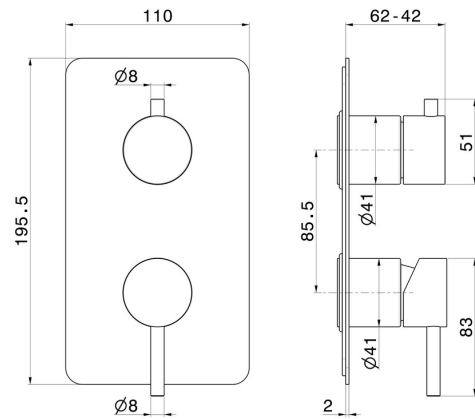

69673EX.59.097

Single lever concealed mixer with 2 ways out mechanical diverter, 1/2" connections. External part - finish PVD Brushed Gold

FEATURES

Material	Stainless Steel
Installation	Wall concealed part
Diverter type	Mechanic diverter
Outlets	2 Ways Out
Water mixing	Mechanical
Required for installation	<u>31087.00.000</u>

TECHNICAL DRAWING

69673EX.59.097

Single lever concealed mixer with 2 ways out mechanical diverter, 1/2" connections. External part - finish PVD Brushed Gold

AVAILABLE FINISHES

59.097

PVD Brushed Gold

50.050