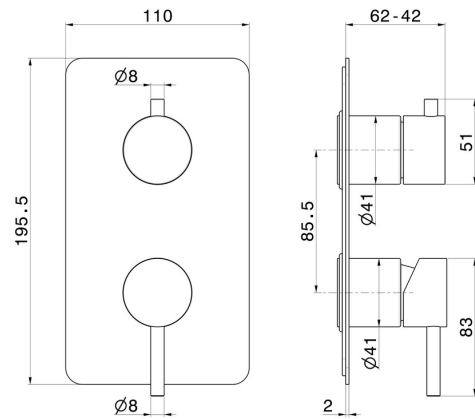

**69673EX.59.098**

Single lever concealed mixer with 2 ways out mechanical diverter, 1/2" connections. External part - finish PVD Brushed Pale Gold

**FEATURES**

Material	<b>Stainless Steel</b>
Installation	<b>Wall concealed part</b>
Diverter type	<b>Mechanic diverter</b>
Outlets	<b>2 Ways Out</b>
Water mixing	<b>Mechanical</b>
Required for installation	<b><u>31087.00.000</u></b>

**TECHNICAL DRAWING**

**69673EX.59.098**

Single lever concealed mixer with 2 ways out mechanical diverter, 1/2" connections. External part - finish PVD Brushed Pale Gold

**AVAILABLE FINISHES**

---

**59.098**