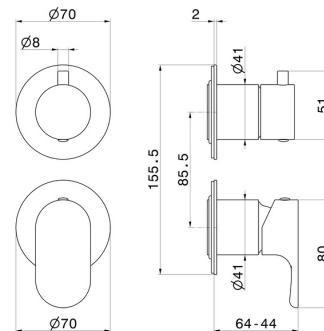

69474E.01.014

Single lever concealed mixer with 2 ways out mechanical diverter, 1/2" connections. External part. Ø70 - finish Matt White

FEATURES

Material	Brass
Installation	Wall concealed part
Control type	Single lever
Diverter type	Mechanic diverter
Outlets	2 Ways Out
Required for installation	<u>31087.00.000</u>

TECHNICAL DRAWING

69474E.01.014

Single lever concealed mixer with 2 ways out mechanical diverter, 1/2" connections. External part. Ø70 - finish Matt White

AVAILABLE FINISHES

01.014

Matt White

01.093

finish Matt Black