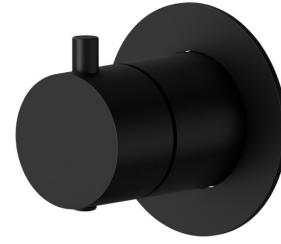

## 69474E.01.093

Single lever concealed mixer with 2 ways out mechanical diverter, 1/2" connections. External part. Ø70 - finish Matt Black

### FEATURES

Material	<b>Brass</b>
Installation	<b>Wall concealed part</b>
Control type	<b>Single lever</b>
Diverter type	<b>Mechanic diverter</b>
Outlets	<b>2 Ways Out</b>
Required for installation	<b><u>31087.00.000</u></b>

### TECHNICAL DRAWING

**69474E.01.093**

Single lever concealed mixer with 2 ways out mechanical diverter, 1/2" connections. External part. Ø70 - finish Matt Black

**AVAILABLE FINISHES**

---

**01.093**

Matt Black