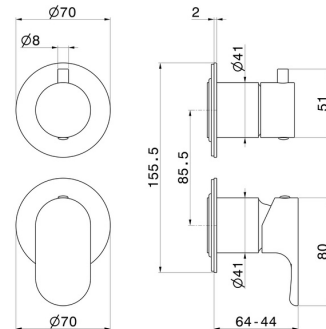

## 69474E.01.093

Single lever concealed mixer with 2 ways out mechanical diverter, 1/2" connections. External part. Ø70 - finish Matt Black

### FEATURES

Material	<b>Brass</b>
Installation	<b>Wall concealed part</b>
Control type	<b>Single lever</b>
Diverter type	<b>Mechanic diverter</b>
Outlets	<b>2 Ways Out</b>
Required for installation	<b><u>31087.00.000</u></b>

### TECHNICAL DRAWING

**69474E.01.093**

Single lever concealed mixer with 2 ways out mechanical diverter, 1/2" connections. External part. Ø70 - finish Matt Black

**AVAILABLE FINISHES**

---

**01.093**

Matt Black