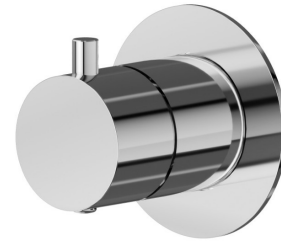

69474E.21.018

Single lever concealed mixer with 2 ways out mechanical diverter, 1/2" connections. External part. Ø70 - finish Chrome

FEATURES

Material	Brass
Installation	Wall concealed part
Control type	Single lever
Diverter type	Mechanic diverter
Outlets	2 Ways Out
Required for installation	<u>31087.00.000</u>

TECHNICAL DRAWING

69474E.21.018

Single lever concealed mixer with 2 ways out mechanical diverter, 1/2" connections. External part. Ø70 - finish Chrome

AVAILABLE FINISHES

21.018
Chrome

01.014
finish Matt White