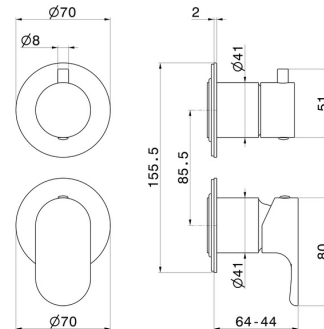

69474E.21.018

Single lever concealed mixer with 2 ways out mechanical diverter, 1/2" connections. External part. Ø70 - finish Chrome

FEATURES

Material	Brass
Installation	Wall concealed part
Control type	Single lever
Diverter type	Mechanic diverter
Outlets	2 Ways Out
Required for installation	<u>31087.00.000</u>

TECHNICAL DRAWING

69474E.21.018

Single lever concealed mixer with 2 ways out mechanical diverter, 1/2" connections. External part. Ø70 - finish Chrome

AVAILABLE FINISHES

21.018
Chrome

01.014
finish Matt White