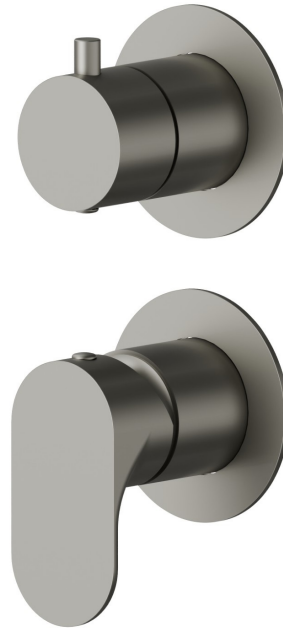

## 69474E.M0.070

Single lever concealed mixer with 2 ways out mechanical diverter, 1/2" connections. External part. Ø70 - finish Titanium Satin

### FEATURES

Material	<b>Brass</b>
Installation	<b>Wall concealed part</b>
Control type	<b>Single lever</b>
Diverter type	<b>Mechanic diverter</b>
Outlets	<b>2 Ways Out</b>
Required for installation	<b><u>31087.00.000</u></b>

### TECHNICAL DRAWING

**69474E.M0.070**

Single lever concealed mixer with 2 ways out mechanical diverter, 1/2" connections. External part. Ø70 - finish Titanium Satin

**AVAILABLE FINISHES**

---

 **M0.070**  
Titanium Satin