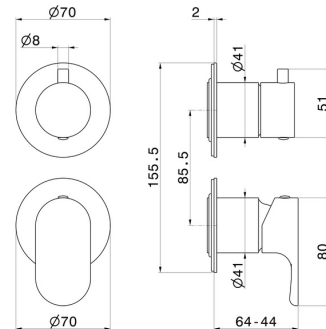

## 69474E.M0.070

Single lever concealed mixer with 2 ways out mechanical diverter, 1/2" connections. External part. Ø70 - finish Titanium Satin

### FEATURES

Material	<b>Brass</b>
Installation	<b>Wall concealed part</b>
Control type	<b>Single lever</b>
Diverter type	<b>Mechanic diverter</b>
Outlets	<b>2 Ways Out</b>
Required for installation	<b><u>31087.00.000</u></b>

### TECHNICAL DRAWING

**69474E.M0.070**

Single lever concealed mixer with 2 ways out mechanical diverter, 1/2" connections. External part. Ø70 - finish Titanium Satin

**AVAILABLE FINISHES**

---

 **M0.070**  
Titanium Satin