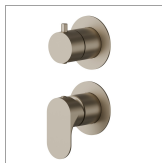

**69474E.M0.071**

Single lever concealed mixer with 2 ways out mechanical diverter, 1/2" connections. External part. Ø70 - finish Gold Satin

**FEATURES**

Material	<b>Brass</b>
Installation	<b>Wall concealed part</b>
Control type	<b>Single lever</b>
Diverter type	<b>Mechanic diverter</b>
Outlets	<b>2 Ways Out</b>
Required for installation	<b><u>31087.00.000</u></b>

**TECHNICAL DRAWING**

**69474E.M0.071**

Single lever concealed mixer with 2 ways out mechanical diverter, 1/2" connections. External part. Ø70 - finish Gold Satin

**AVAILABLE FINISHES**

---

 **M0.071**  
Gold Satin