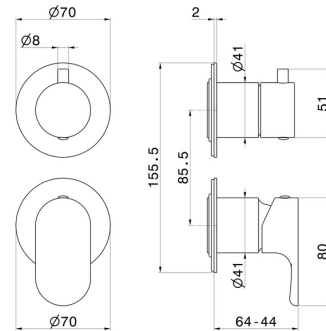

**69474E.M0.071**

Single lever concealed mixer with 2 ways out mechanical diverter, 1/2" connections. External part. Ø70 - finish Gold Satin

**FEATURES**

Material	<b>Brass</b>
Installation	<b>Wall concealed part</b>
Control type	<b>Single lever</b>
Diverter type	<b>Mechanic diverter</b>
Outlets	<b>2 Ways Out</b>
Required for installation	<b><u>31087.00.000</u></b>

**TECHNICAL DRAWING**

**69474E.M0.071**

Single lever concealed mixer with 2 ways out mechanical diverter, 1/2" connections. External part. Ø70 - finish Gold Satin

**AVAILABLE FINISHES**

---

 **M0.071**  
Gold Satin