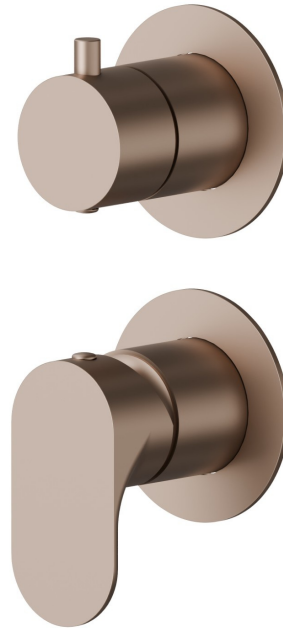

69474E.M0.072

Single lever concealed mixer with 2 ways out mechanical diverter, 1/2" connections. External part. Ø70 - finish Copper Satin

FEATURES

Material	Brass
Installation	Wall concealed part
Control type	Single lever
Diverter type	Mechanic diverter
Outlets	2 Ways Out
Required for installation	<u>31087.00.000</u>

TECHNICAL DRAWING

69474E.M0.072

Single lever concealed mixer with 2 ways out mechanical diverter, 1/2" connections. External part. Ø70 - finish Copper Satin

AVAILABLE FINISHES

 **M0.072**
Copper Satin

 **01.014**
finish Matt White

 **01.093**
finish Matt Black

 **21.018**
finish Chrome

 **M0.070**
finish Titanium Satin

 **M0.071**
finish Gold Satin

 **M0.075**
finish Copper Glossy