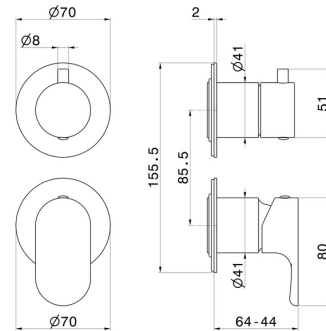

69474E.M0.072

Single lever concealed mixer with 2 ways out mechanical diverter, 1/2" connections. External part. Ø70 - finish Copper Satin

FEATURES

Material	Brass
Installation	Wall concealed part
Control type	Single lever
Diverter type	Mechanic diverter
Outlets	2 Ways Out
Required for installation	<u>31087.00.000</u>

TECHNICAL DRAWING

69474E.M0.072

Single lever concealed mixer with 2 ways out mechanical diverter, 1/2" connections. External part. Ø70 - finish Copper Satin

AVAILABLE FINISHES

 **M0.072**
Copper Satin

 **01.014**
finish Matt White