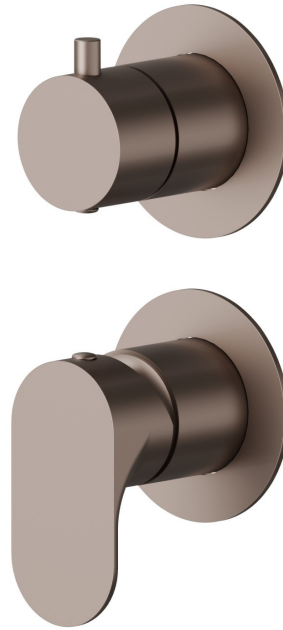

## 69474E.M0.075

Single lever concealed mixer with 2 ways out mechanical diverter, 1/2" connections. External part. Ø70 - finish Copper Glossy

### FEATURES

Material	<b>Brass</b>
Installation	<b>Wall concealed part</b>
Control type	<b>Single lever</b>
Diverter type	<b>Mechanic diverter</b>
Outlets	<b>2 Ways Out</b>
Required for installation	<b><u>31087.00.000</u></b>

### TECHNICAL DRAWING

**69474E.M0.075**

Single lever concealed mixer with 2 ways out mechanical diverter, 1/2" connections. External part. Ø70 - finish Copper Glossy

**AVAILABLE FINISHES**

---

 **M0.075**  
Copper Glossy

 **01.014**  
finish Matt White

 **01.093**  
finish Matt Black

 **21.018**  
finish Chrome

 **M0.070**  
finish Titanium Satin

 **M0.071**  
finish Gold Satin

 **M0.072**  
finish Copper Satin