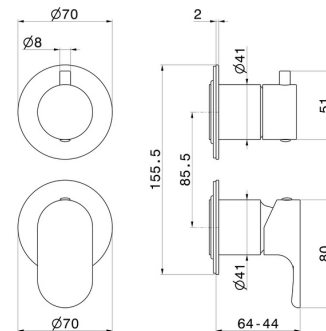

## 69474E.M0.075

Single lever concealed mixer with 2 ways out mechanical diverter, 1/2" connections. External part. Ø70 - finish Copper Glossy

### FEATURES

Material	<b>Brass</b>
Installation	<b>Wall concealed part</b>
Control type	<b>Single lever</b>
Diverter type	<b>Mechanic diverter</b>
Outlets	<b>2 Ways Out</b>
Required for installation	<b><u>31087.00.000</u></b>

### TECHNICAL DRAWING

**69474E.M0.075**

Single lever concealed mixer with 2 ways out mechanical diverter, 1/2" connections. External part. Ø70 - finish Copper Glossy

**AVAILABLE FINISHES**

---

 **M0.075**  
Copper Glossy