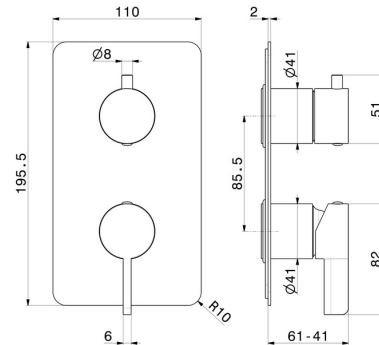

## 71076E.01.093

Single lever concealed mixer with 2 ways out mechanical diverter, 1/2" connections. External part - finish Matt Black

### FEATURES

Material	<b>Brass</b>
Installation	<b>Wall concealed part</b>
Control type	<b>Single lever</b>
Diverter type	<b>Mechanic diverter</b>
Outlets	<b>3 Ways Out</b>
Water mixing	<b>Mechanical</b>
Required for installation	<b><u>31087.00.000</u></b>

### TECHNICAL DRAWING

**71076E.01.093**

Single lever concealed mixer with 2 ways out mechanical diverter, 1/2" connections. External part - finish Matt Black

**AVAILABLE FINISHES**

---

**01.093**

Matt Black