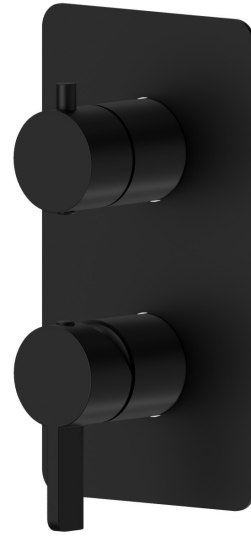

## 71076E.01.093

Single lever concealed mixer with 2 ways out mechanical diverter, 1/2" connections. External part - finish Matt Black

### FEATURES

Material	<b>Brass</b>
Installation	<b>Wall concealed part</b>
Control type	<b>Single lever</b>
Diverter type	<b>Mechanic diverter</b>
Outlets	<b>3 Ways Out</b>
Water mixing	<b>Mechanical</b>
Required for installation	<b><u>31087.00.000</u></b>

### TECHNICAL DRAWING

**71076E.01.093**

Single lever concealed mixer with 2 ways out mechanical diverter, 1/2" connections. External part - finish Matt Black

**AVAILABLE FINISHES**

---

**01.093**

Matt Black

**59.098**

finish PVD Brushed Pale Gold

**61.020**

finish PVD Glossy Gold