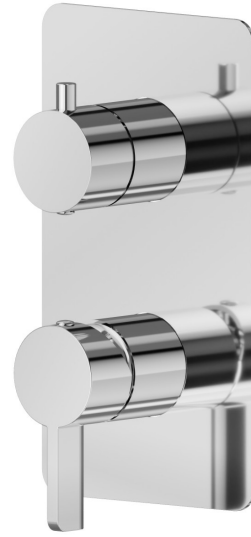

71076E.21.018

Single lever concealed mixer with 2 ways out mechanical diverter, 1/2" connections. External part - finish Chrome

Chrome

FEATURES

Material	Brass
Installation	Wall concealed part
Control type	Single lever
Diverter type	Mechanic diverter
Outlets	3 Ways Out
Water mixing	Mechanical
Required for installation	<u>31087.00.000</u>

TECHNICAL DRAWING

71076E.21.018

Single lever concealed mixer with 2 ways out mechanical diverter, 1/2" connections. External part - finish Chrome

AVAILABLE FINISHES

21.018
Chrome

01.093
finish Matt Black

47.083
finish Groove Bronze

58.061
finish PVD Copper Bronze

58.063
finish PVD Gun Metal

59.098
finish PVD Brushed Pale Gold

61.020
finish PVD Glossy Gold