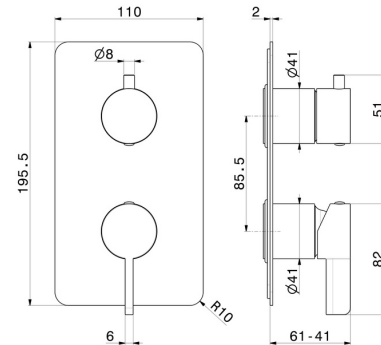

71076E.21.018

Single lever concealed mixer with 2 ways out mechanical diverter, 1/2" connections. External part - finish Chrome

Chrome

FEATURES

Material	Brass
Installation	Wall concealed part
Control type	Single lever
Diverter type	Mechanic diverter
Outlets	3 Ways Out
Water mixing	Mechanical
Required for installation	<u>31087.00.000</u>

TECHNICAL DRAWING

71076E.21.018

Single lever concealed mixer with 2 ways out mechanical diverter, 1/2" connections. External part - finish Chrome

AVAILABLE FINISHES

21.018
Chrome

01.093
finish Matt Black

47.083
finish Groove Bronze