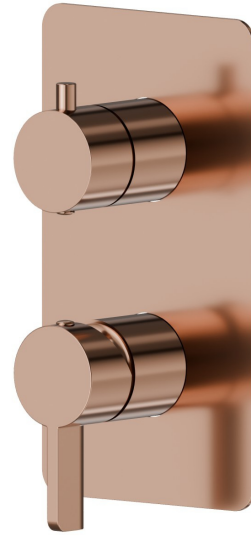

71076E.58.061

Single lever concealed mixer with 2 ways out mechanical diverter, 1/2" connections. External part - finish PVD Copper Bronze

FEATURES

Material	Brass
Installation	Wall concealed part
Control type	Single lever
Diverter type	Mechanic diverter
Outlets	3 Ways Out
Water mixing	Mechanical
Required for installation	<u>31087.00.000</u>

TECHNICAL DRAWING

71076E.58.061

Single lever concealed mixer with 2 ways out mechanical diverter, 1/2" connections. External part - finish PVD Copper Bronze

AVAILABLE FINISHES

58.061

PVD Copper Bronze

01.093

finish Matt Black

21.018

finish Chrome

47.083

finish Groove Bronze

58.063

finish PVD Gun Metal

59.098

finish PVD Brushed Pale Gold

61.020

finish PVD Glossy Gold