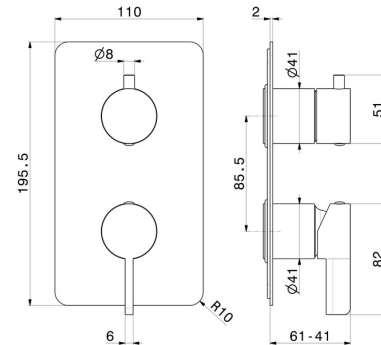

71076E.58.061

Single lever concealed mixer with 2 ways out mechanical diverter, 1/2" connections. External part - finish PVD Copper Bronze

FEATURES

Material	Brass
Installation	Wall concealed part
Control type	Single lever
Diverter type	Mechanic diverter
Outlets	3 Ways Out
Water mixing	Mechanical
Required for installation	<u>31087.00.000</u>

TECHNICAL DRAWING

71076E.58.061

Single lever concealed mixer with 2 ways out mechanical diverter, 1/2" connections. External part - finish PVD Copper Bronze

AVAILABLE FINISHES

58.061

PVD Copper Bronze

01.093