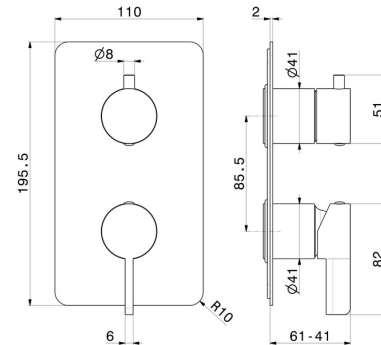

71076E.58.063

Single lever concealed mixer with 2 ways out mechanical diverter, 1/2" connections. External part - finish PVD Gun Metal

FEATURES

Material	Brass
Installation	Wall concealed part
Control type	Single lever
Diverter type	Mechanic diverter
Outlets	3 Ways Out
Water mixing	Mechanical
Required for installation	<u>31087.00.000</u>

TECHNICAL DRAWING

71076E.58.063

Single lever concealed mixer with 2 ways out mechanical diverter, 1/2" connections. External part - finish PVD Gun Metal

AVAILABLE FINISHES

58.063

PVD Gun Metal

01.093

finish Matt Black