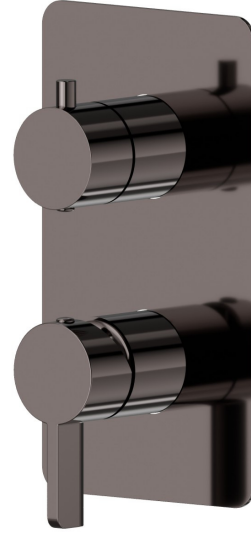

71076E.58.063

Single lever concealed mixer with 2 ways out mechanical diverter, 1/2" connections. External part - finish PVD Gun Metal

FEATURES

Material	Brass
Installation	Wall concealed part
Control type	Single lever
Diverter type	Mechanic diverter
Outlets	3 Ways Out
Water mixing	Mechanical
Required for installation	<u>31087.00.000</u>

TECHNICAL DRAWING

71076E.58.063

Single lever concealed mixer with 2 ways out mechanical diverter, 1/2" connections. External part - finish PVD Gun Metal

AVAILABLE FINISHES

58.063

PVD Gun Metal

01.093

finish Matt Black

21.018

finish Chrome

47.083

finish Groove Bronze

58.061

finish PVD Copper Bronze

59.098

finish PVD Brushed Pale Gold

61.020

finish PVD Glossy Gold