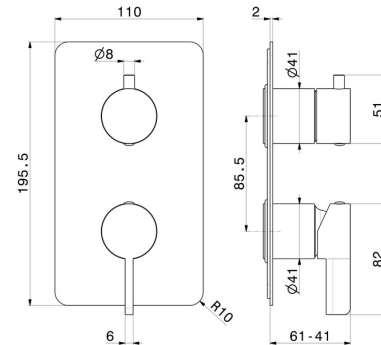

71076E.59.098

Single lever concealed mixer with 2 ways out mechanical diverter, 1/2" connections. External part - finish PVD Brushed Pale Gold

FEATURES

Material	Brass
Installation	Wall concealed part
Control type	Single lever
Diverter type	Mechanic diverter
Outlets	3 Ways Out
Water mixing	Mechanical
Required for installation	<u>31087.00.000</u>

TECHNICAL DRAWING

71076E.59.098

Single lever concealed mixer with 2 ways out mechanical diverter, 1/2" connections. External part - finish PVD Brushed Pale Gold

AVAILABLE FINISHES

59.098

PVD Brushed Pale Gold