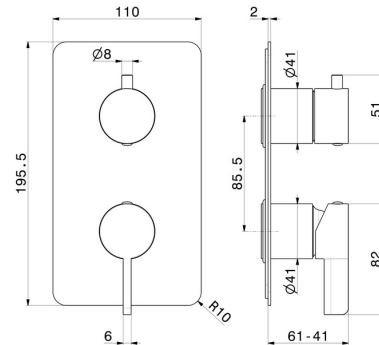

## 71076E.61.020

Single lever concealed mixer with 2 ways out mechanical diverter, 1/2" connections. External part - finish PVD Glossy Gold

### FEATURES

Material	<b>Brass</b>
Installation	<b>Wall concealed part</b>
Control type	<b>Single lever</b>
Diverter type	<b>Mechanic diverter</b>
Outlets	<b>3 Ways Out</b>
Water mixing	<b>Mechanical</b>
Required for installation	<b><u>31087.00.000</u></b>

### TECHNICAL DRAWING

 **AR Preview**  
try it in your home

**More Details**  
on our [website](#)

**71076E.61.020**

Single lever concealed mixer with 2 ways out mechanical diverter, 1/2" connections. External part - finish PVD Glossy Gold