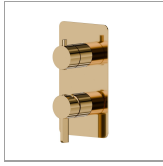

## 71076E.61.020

Single lever concealed mixer with 2 ways out mechanical diverter, 1/2" connections. External part - finish PVD Glossy Gold

### FEATURES

Material	<b>Brass</b>
Installation	<b>Wall concealed part</b>
Control type	<b>Single lever</b>
Diverter type	<b>Mechanic diverter</b>
Outlets	<b>3 Ways Out</b>
Water mixing	<b>Mechanical</b>
Required for installation	<b><u>31087.00.000</u></b>

### TECHNICAL DRAWING

 **AR Preview**  
try it in your home

**More Details**  
on our [website](#)

**71076E.61.020**

Single lever concealed mixer with 2 ways out mechanical diverter, 1/2" connections. External part - finish PVD Glossy Gold