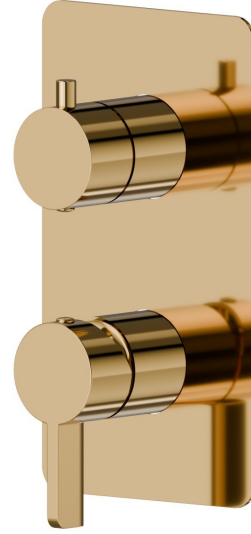

## 71076E.61.020

Single lever concealed mixer with 2 ways out mechanical diverter, 1/2" connections. External part - finish PVD Glossy Gold

### FEATURES

Material	<b>Brass</b>
Installation	<b>Wall concealed part</b>
Control type	<b>Single lever</b>
Diverter type	<b>Mechanic diverter</b>
Outlets	<b>3 Ways Out</b>
Water mixing	<b>Mechanical</b>
Required for installation	<b><u>31087.00.000</u></b>

### TECHNICAL DRAWING

 **AR Preview**  
try it in your home

**More Details**  
on our [website](#)

**71076E.61.020**

Single lever concealed mixer with 2 ways out mechanical diverter, 1/2" connections. External part - finish PVD Glossy Gold

**AVAILABLE FINISHES**

---

**61.020**

PVD Glossy Gold

**01.093**

finish Matt Black

**21.018**

finish Chrome