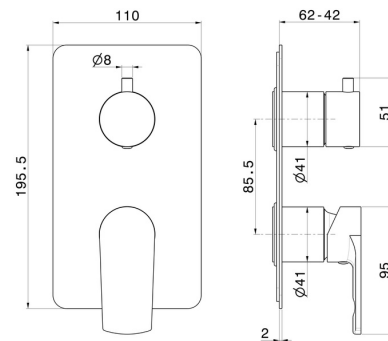

72073E.01.014

Single lever concealed mixer with 2 ways out mechanical diverter, 1/2" connections. External part - finish Matt White

FEATURES

Material	Brass
Installation	Wall concealed part
Control type	Single lever
Diverter type	Mechanic diverter
Outlets	2 Ways Out
Water mixing	Mechanical
Required for installation	<u>31087.00.000</u>

TECHNICAL DRAWING

72073E.01.014

Single lever concealed mixer with 2 ways out mechanical diverter, 1/2" connections. External part - finish Matt White

AVAILABLE FINISHES

01.014

Matt White

01.093

finish Matt Black