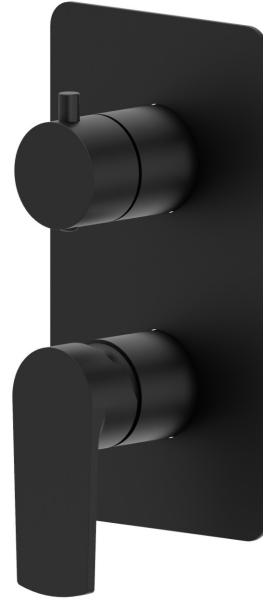

72073E.01.093

Single lever concealed mixer with 2 ways out mechanical diverter, 1/2" connections. External part - finish Matt Black

FEATURES

Material	Brass
Installation	Wall concealed part
Control type	Single lever
Diverter type	Mechanic diverter
Outlets	2 Ways Out
Water mixing	Mechanical
Required for installation	<u>31087.00.000</u>

TECHNICAL DRAWING

72073E.01.093

Single lever concealed mixer with 2 ways out mechanical diverter, 1/2" connections. External part - finish Matt Black

AVAILABLE FINISHES

01.093

Matt Black

01.014

finish Matt White

21.018

finish Chrome

59.064

finish PVD Brushed Gun Metal

59.066

finish PVD Brushed steel

59.067

finish PVD Brushed Copper Bronze

59.097

finish PVD Brushed Gold