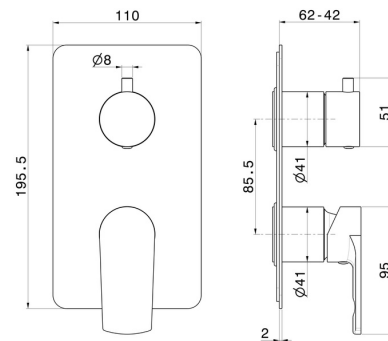

72073E.01.093

Single lever concealed mixer with 2 ways out mechanical diverter, 1/2" connections. External part - finish Matt Black

FEATURES

Material	Brass
Installation	Wall concealed part
Control type	Single lever
Diverter type	Mechanic diverter
Outlets	2 Ways Out
Water mixing	Mechanical
Required for installation	<u>31087.00.000</u>

TECHNICAL DRAWING

72073E.01.093

Single lever concealed mixer with 2 ways out mechanical diverter, 1/2" connections. External part - finish Matt Black

AVAILABLE FINISHES

01.093

Matt Black

01.014

finish Matt White