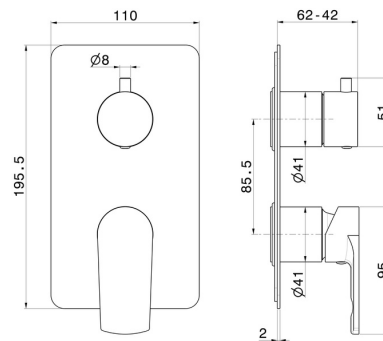

72073E.21.018

Single lever concealed mixer with 2 ways out mechanical diverter, 1/2" connections. External part - finish Chrome

FEATURES

Material	Brass
Installation	Wall concealed part
Control type	Single lever
Diverter type	Mechanic diverter
Outlets	2 Ways Out
Water mixing	Mechanical
Required for installation	<u>31087.00.000</u>

TECHNICAL DRAWING

72073E.21.018

Single lever concealed mixer with 2 ways out mechanical diverter, 1/2" connections. External part - finish Chrome

AVAILABLE FINISHES

21.018
Chrome

01.014
finish Matt White

01.093
finish Matt Black