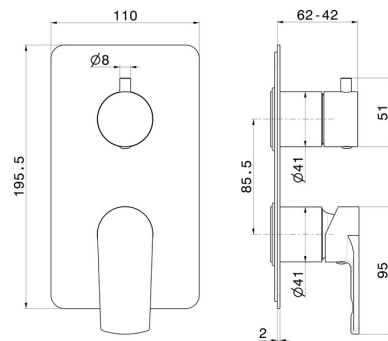

72073E.59.064

Single lever concealed mixer with 2 ways out mechanical diverter, 1/2" connections. External part - finish PVD Brushed Gun Metal

FEATURES

Material	Brass
Installation	Wall concealed part
Control type	Single lever
Diverter type	Mechanic diverter
Outlets	2 Ways Out
Water mixing	Mechanical
Required for installation	<u>31087.00.000</u>

TECHNICAL DRAWING

72073E.59.064

Single lever concealed mixer with 2 ways out mechanical diverter, 1/2" connections. External part - finish PVD Brushed Gun Metal

AVAILABLE FINISHES

59.064

PVD Brushed Gun Metal