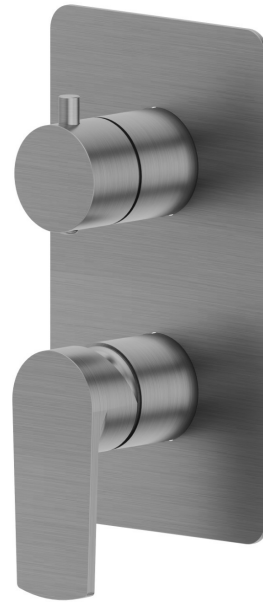

72073E.59.064

Single lever concealed mixer with 2 ways out mechanical diverter, 1/2" connections. External part - finish PVD Brushed Gun Metal

FEATURES

Material	Brass
Installation	Wall concealed part
Control type	Single lever
Diverter type	Mechanic diverter
Outlets	2 Ways Out
Water mixing	Mechanical
Required for installation	<u>31087.00.000</u>

TECHNICAL DRAWING

72073E.59.064

Single lever concealed mixer with 2 ways out mechanical diverter, 1/2" connections. External part - finish PVD Brushed Gun Metal

AVAILABLE FINISHES

59.064

PVD Brushed Gun Metal

01.014

finish Matt White

01.093

finish Matt Black

21.018

finish Chrome

59.066

finish PVD Brushed steel

59.067

finish PVD Brushed Copper Bronze

59.097

finish PVD Brushed Gold