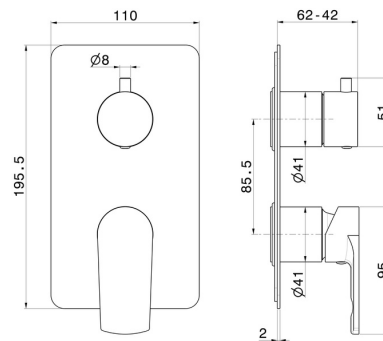

72073E.59.066

Single lever concealed mixer with 2 ways out mechanical diverter, 1/2" connections. External part - finish PVD Brushed steel

FEATURES

Material	Brass
Installation	Wall concealed part
Control type	Single lever
Diverter type	Mechanic diverter
Outlets	2 Ways Out
Water mixing	Mechanical
Required for installation	<u>31087.00.000</u>

TECHNICAL DRAWING

72073E.59.066

Single lever concealed mixer with 2 ways out mechanical diverter, 1/2" connections. External part - finish PVD Brushed steel

AVAILABLE FINISHES

59.066

PVD Brushed steel

01.014