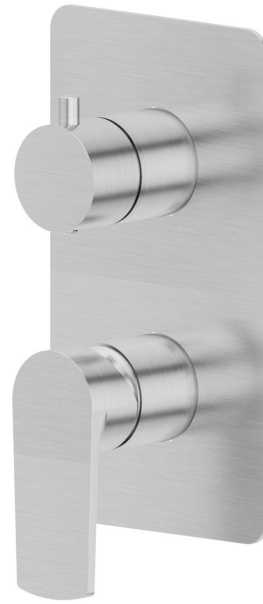

72073E.59.066

Single lever concealed mixer with 2 ways out mechanical diverter, 1/2" connections. External part - finish PVD Brushed steel

FEATURES

Material	Brass
Installation	Wall concealed part
Control type	Single lever
Diverter type	Mechanic diverter
Outlets	2 Ways Out
Water mixing	Mechanical
Required for installation	<u>31087.00.000</u>

TECHNICAL DRAWING

72073E.59.066

Single lever concealed mixer with 2 ways out mechanical diverter, 1/2" connections. External part - finish PVD Brushed steel

AVAILABLE FINISHES

59.066

PVD Brushed steel

01.014

finish Matt White

01.093

finish Matt Black

21.018

finish Chrome

59.064

finish PVD Brushed Gun Metal

59.067

finish PVD Brushed Copper Bronze

59.097

finish PVD Brushed Gold