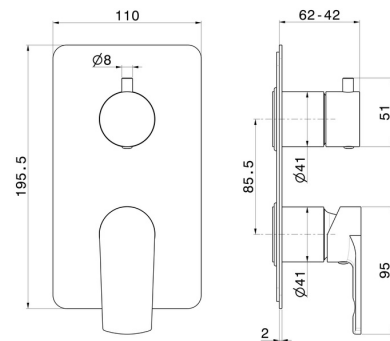

72073E.59.067

Single lever concealed mixer with 2 ways out mechanical diverter, 1/2" connections. External part - finish PVD Brushed Copper Bronze

PVD Brushed Copper Bronze

FEATURES

| | |
|---------------------------|----------------------------|
| Material | Brass |
| Installation | Wall concealed part |
| Control type | Single lever |
| Diverter type | Mechanic diverter |
| Outlets | 2 Ways Out |
| Water mixing | Mechanical |
| Required for installation | <u>31087.00.000</u> |

TECHNICAL DRAWING

72073E.59.067

Single lever concealed mixer with 2 ways out mechanical diverter, 1/2" connections. External part - finish PVD Brushed Copper Bronze

AVAILABLE FINISHES

59.067

PVD Brushed Copper Bronze