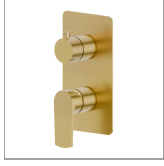

**72073E.59.097**

Single lever concealed mixer with 2 ways out mechanical diverter, 1/2" connections. External part - finish PVD Brushed Gold

**FEATURES**

Material	<b>Brass</b>
Installation	<b>Wall concealed part</b>
Control type	<b>Single lever</b>
Diverter type	<b>Mechanic diverter</b>
Outlets	<b>2 Ways Out</b>
Water mixing	<b>Mechanical</b>
Required for installation	<b><u>31087.00.000</u></b>

**TECHNICAL DRAWING**

**72073E.59.097**

Single lever concealed mixer with 2 ways out mechanical diverter, 1/2" connections. External part - finish PVD Brushed Gold

**AVAILABLE FINISHES**

---

**59.097**

PVD Brushed Gold

**01.014**

finish Matt White

**01.093**

finish Matt Black

**21.018**

finish Chrome

**59.064**

finish PVD Brushed Gun Metal