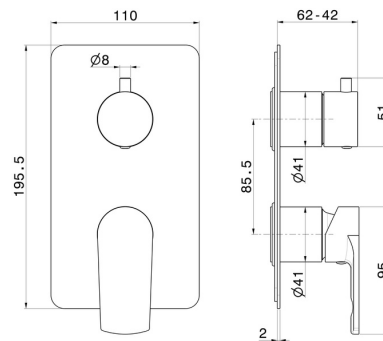

**72073E.59.097**

Single lever concealed mixer with 2 ways out mechanical diverter, 1/2" connections. External part - finish PVD Brushed Gold

**FEATURES**

Material	<b>Brass</b>
Installation	<b>Wall concealed part</b>
Control type	<b>Single lever</b>
Diverter type	<b>Mechanic diverter</b>
Outlets	<b>2 Ways Out</b>
Water mixing	<b>Mechanical</b>
Required for installation	<b><u>31087.00.000</u></b>

**TECHNICAL DRAWING**

**72073E.59.097**

Single lever concealed mixer with 2 ways out mechanical diverter, 1/2" connections. External part - finish PVD Brushed Gold

**AVAILABLE FINISHES**

---

**59.097**

PVD Brushed Gold