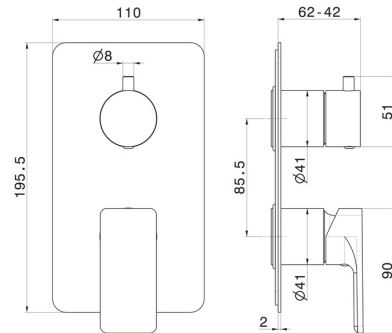

72674E.01.014

Single lever concealed mixer with 2 ways out mechanical diverter, 1/2" connections. External part - finish Matt White

FEATURES

Material	Brass
Installation	Wall concealed part
Control type	Single lever
Outlets	2 Ways Out
Water mixing	Mechanical
Required for installation	<u>31087.00.000</u>

TECHNICAL DRAWING

72674E.01.014

Single lever concealed mixer with 2 ways out mechanical diverter, 1/2" connections. External part - finish Matt White

AVAILABLE FINISHES

01.014

Matt White

01.093

finish Matt Black