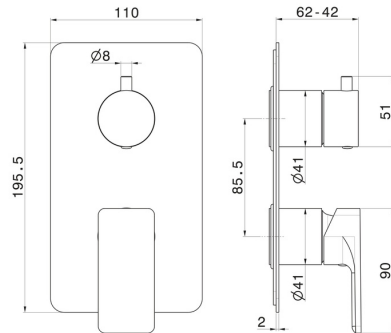

72674E.01.093

Single lever concealed mixer with 2 ways out mechanical diverter, 1/2" connections. External part - finish Matt Black

FEATURES

Material	Brass
Installation	Wall concealed part
Control type	Single lever
Outlets	2 Ways Out
Water mixing	Mechanical
Required for installation	<u>31087.00.000</u>

TECHNICAL DRAWING

72674E.01.093

Single lever concealed mixer with 2 ways out mechanical diverter, 1/2" connections. External part - finish Matt Black

AVAILABLE FINISHES

01.093

Matt Black

01.014

finish Matt White