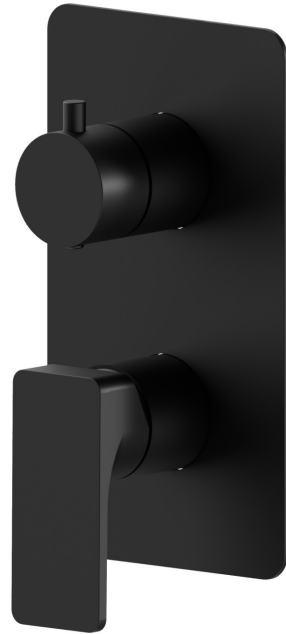

72674E.01.093

Single lever concealed mixer with 2 ways out mechanical diverter, 1/2" connections. External part - finish Matt Black

FEATURES

Material	Brass
Installation	Wall concealed part
Control type	Single lever
Outlets	2 Ways Out
Water mixing	Mechanical
Required for installation	<u>31087.00.000</u>

TECHNICAL DRAWING

72674E.01.093

Single lever concealed mixer with 2 ways out mechanical diverter, 1/2" connections. External part - finish Matt Black

AVAILABLE FINISHES

01.093

Matt Black

01.014

finish Matt White

M0.075

finish Copper Glossy