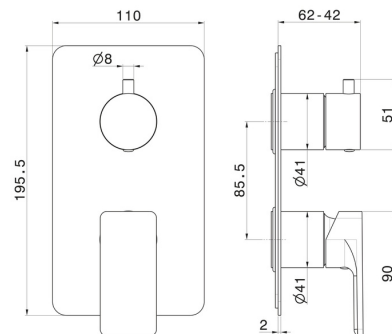

## 72674E.21.018

Single lever concealed mixer with 2 ways out mechanical diverter, 1/2" connections. External part - finish Chrome

### FEATURES

Material	<b>Brass</b>
Installation	<b>Wall concealed part</b>
Control type	<b>Single lever</b>
Outlets	<b>2 Ways Out</b>
Water mixing	<b>Mechanical</b>
Required for installation	<b><u>31087.00.000</u></b>

### TECHNICAL DRAWING

**72674E.21.018**

Single lever concealed mixer with 2 ways out mechanical diverter, 1/2" connections. External part - finish Chrome

**AVAILABLE FINISHES**

---

**21.018**  
Chrome

**01.014**  
finish Matt White