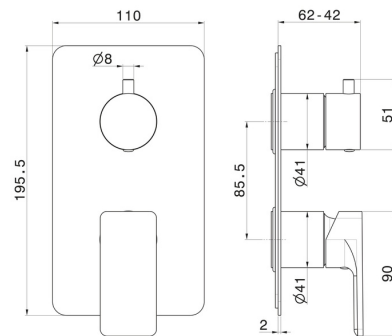

72674E.M0.070

Single lever concealed mixer with 2 ways out mechanical diverter, 1/2" connections. External part - finish Titanium Satin

FEATURES

Material	Brass
Installation	Wall concealed part
Control type	Single lever
Outlets	2 Ways Out
Water mixing	Mechanical
Required for installation	<u>31087.00.000</u>

TECHNICAL DRAWING

72674E.M0.070

Single lever concealed mixer with 2 ways out mechanical diverter, 1/2" connections. External part - finish Titanium Satin

AVAILABLE FINISHES

M0.070

Titanium Satin

01.014

finish Matt White