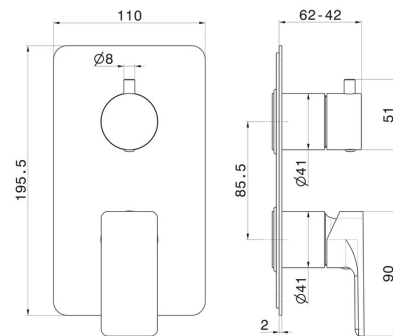

**72674E.M0.071**

Single lever concealed mixer with 2 ways out mechanical diverter, 1/2" connections. External part - finish Gold Satin

**FEATURES**

Material	<b>Brass</b>
Installation	<b>Wall concealed part</b>
Control type	<b>Single lever</b>
Outlets	<b>2 Ways Out</b>
Water mixing	<b>Mechanical</b>
Required for installation	<b><u>31087.00.000</u></b>

**TECHNICAL DRAWING**

**72674E.M0.071**

Single lever concealed mixer with 2 ways out mechanical diverter, 1/2" connections. External part - finish Gold Satin

**AVAILABLE FINISHES**

---

**M0.071**  
Gold Satin