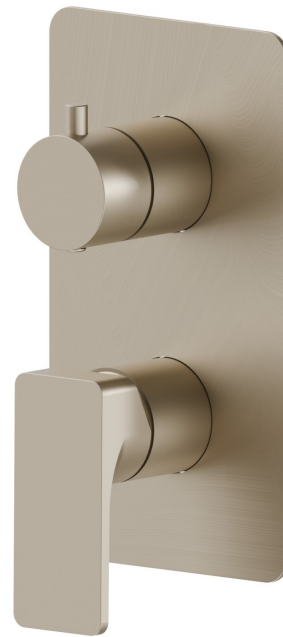

**72674E.M0.071**

Single lever concealed mixer with 2 ways out mechanical diverter, 1/2" connections. External part - finish Gold Satin

**FEATURES**

Material	<b>Brass</b>
Installation	<b>Wall concealed part</b>
Control type	<b>Single lever</b>
Outlets	<b>2 Ways Out</b>
Water mixing	<b>Mechanical</b>
Required for installation	<b><u>31087.00.000</u></b>

**TECHNICAL DRAWING**

**72674E.M0.071**

Single lever concealed mixer with 2 ways out mechanical diverter, 1/2" connections. External part - finish Gold Satin

**AVAILABLE FINISHES**

---

**M0.071**  
Gold Satin

**01.014**  
finish Matt White

**01.093**  
finish Matt Black

**21.018**  
finish Chrome

**M0.070**  
finish Titanium Satin

**M0.072**  
finish Copper Satin

**M0.075**  
finish Copper Glossy