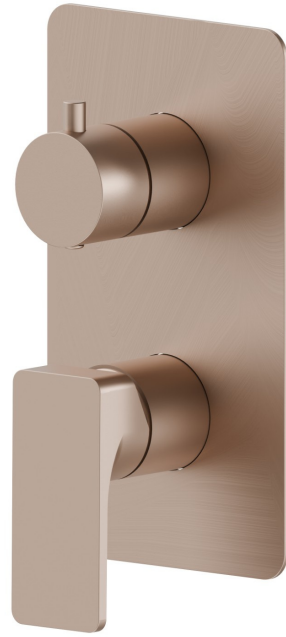

72674E.M0.072

Single lever concealed mixer with 2 ways out mechanical diverter, 1/2" connections. External part - finish Copper Satin

FEATURES

Material	Brass
Installation	Wall concealed part
Control type	Single lever
Outlets	2 Ways Out
Water mixing	Mechanical
Required for installation	<u>31087.00.000</u>

TECHNICAL DRAWING

72674E.M0.072

Single lever concealed mixer with 2 ways out mechanical diverter, 1/2" connections. External part - finish Copper Satin

AVAILABLE FINISHES

 **M0.072**
Copper Satin

 **01.014**
finish Matt White

 **01.093**
finish Matt Black

 **21.018**
finish Chrome

 **M0.070**
finish Titanium Satin

 **M0.071**
finish Gold Satin

 **M0.075**
finish Copper Glossy