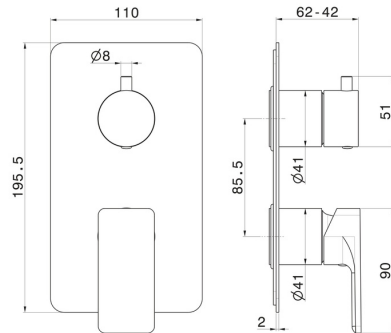

72674E.M0.072

Single lever concealed mixer with 2 ways out mechanical diverter, 1/2" connections. External part - finish Copper Satin

FEATURES

Material	Brass
Installation	Wall concealed part
Control type	Single lever
Outlets	2 Ways Out
Water mixing	Mechanical
Required for installation	<u>31087.00.000</u>

TECHNICAL DRAWING

72674E.M0.072

Single lever concealed mixer with 2 ways out mechanical diverter, 1/2" connections. External part - finish Copper Satin

AVAILABLE FINISHES

 **M0.072**
Copper Satin

 **01.014**
finish Matt White