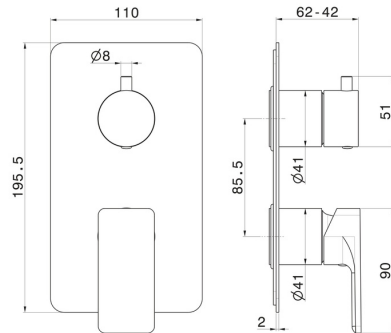

72674E.M0.075

Single lever concealed mixer with 2 ways out mechanical diverter, 1/2" connections. External part - finish Copper Glossy

FEATURES

Material	Brass
Installation	Wall concealed part
Control type	Single lever
Outlets	2 Ways Out
Water mixing	Mechanical
Required for installation	<u>31087.00.000</u>

TECHNICAL DRAWING

72674E.M0.075

Single lever concealed mixer with 2 ways out mechanical diverter, 1/2" connections. External part - finish Copper Glossy

AVAILABLE FINISHES

 **M0.075**
Copper Glossy

 **01.014**
finish Matt White