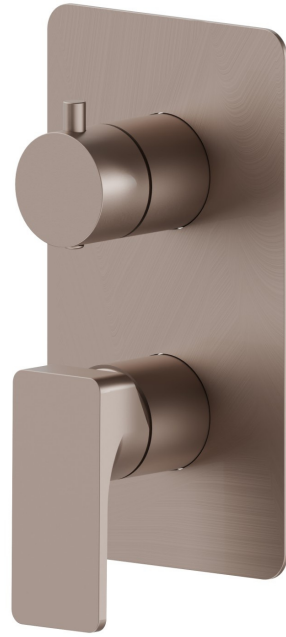

72674E.M0.075

Single lever concealed mixer with 2 ways out mechanical diverter, 1/2" connections. External part - finish Copper Glossy

FEATURES

Material	Brass
Installation	Wall concealed part
Control type	Single lever
Outlets	2 Ways Out
Water mixing	Mechanical
Required for installation	<u>31087.00.000</u>

TECHNICAL DRAWING

72674E.M0.075

Single lever concealed mixer with 2 ways out mechanical diverter, 1/2" connections. External part - finish Copper Glossy

AVAILABLE FINISHES

 **M0.075**
Copper Glossy

 **01.014**
finish Matt White

 **01.093**
finish Matt Black

 **21.018**
finish Chrome

 **M0.070**
finish Titanium Satin

 **M0.071**
finish Gold Satin

 **M0.072**
finish Copper Satin