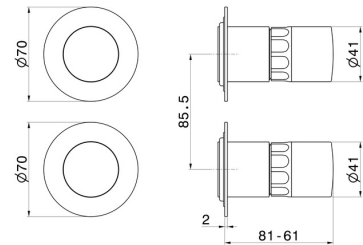

72973E.01.014

Single lever concealed mixer with 2 ways out mechanical diverter, 1/2" connections. External part - finish Matt White

FEATURES

Material	Brass/Marble
Installation	Wall concealed part
Control type	Single lever
Diverter type	Mechanic diverter
Outlets	2 Ways Out
Water mixing	Thermostatic
Required for installation	<u>31087.00.000</u>

TECHNICAL DRAWING

72973E.01.014

Single lever concealed mixer with 2 ways out mechanical diverter, 1/2" connections. External part
- finish Matt White

AVAILABLE FINISHES

01.014

Matt White

01.093

finish Matt Black