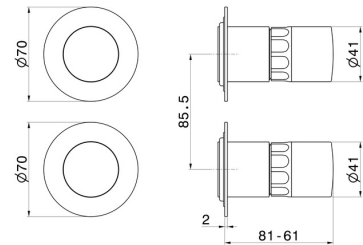

**72973E.01.093**

Single lever concealed mixer with 2 ways out mechanical diverter, 1/2" connections. External part - finish Matt Black

**FEATURES**

Material	<b>Brass/Marble</b>
Installation	<b>Wall concealed part</b>
Control type	<b>Single lever</b>
Diverter type	<b>Mechanic diverter</b>
Outlets	<b>2 Ways Out</b>
Water mixing	<b>Thermostatic</b>
Required for installation	<b><u>31087.00.000</u></b>

**TECHNICAL DRAWING**

**72973E.01.093**

Single lever concealed mixer with 2 ways out mechanical diverter, 1/2" connections. External part  
- finish Matt Black

**AVAILABLE FINISHES**

---

**01.093**

Matt Black