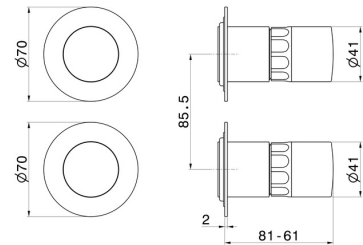

72973E.21.018

Single lever concealed mixer with 2 ways out mechanical diverter, 1/2" connections. External part - finish Chrome

FEATURES

Material	Brass/Marble
Installation	Wall concealed part
Control type	Single lever
Diverter type	Mechanic diverter
Outlets	2 Ways Out
Water mixing	Thermostatic
Required for installation	<u>31087.00.000</u>

TECHNICAL DRAWING

72973E.21.018

Single lever concealed mixer with 2 ways out mechanical diverter, 1/2" connections. External part - finish Chrome

AVAILABLE FINISHES

21.018

Chrome

01.014

finish Matt White