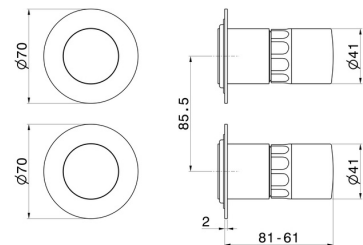

72973E.59.066

Single lever concealed mixer with 2 ways out mechanical diverter, 1/2" connections. External part - finish PVD Brushed steel

FEATURES

| | |
|---------------------------|----------------------------|
| Material | Brass/Marble |
| Installation | Wall concealed part |
| Control type | Single lever |
| Diverter type | Mechanic diverter |
| Outlets | 2 Ways Out |
| Water mixing | Thermostatic |
| Required for installation | <u>31087.00.000</u> |

TECHNICAL DRAWING

72973E.59.066

Single lever concealed mixer with 2 ways out mechanical diverter, 1/2" connections. External part
- finish PVD Brushed steel

AVAILABLE FINISHES

59.066

PVD Brushed steel

01.014