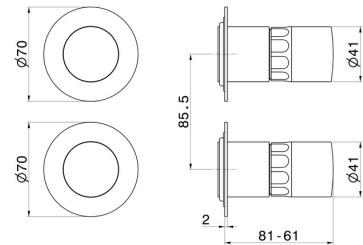

72973E.59.067

Single lever concealed mixer with 2 ways out mechanical diverter, 1/2" connections. External part - finish PVD Brushed Copper Bronze

PVD Brushed Copper Bronze

FEATURES

Material	Brass/Marble
Installation	Wall concealed part
Control type	Single lever
Diverter type	Mechanic diverter
Outlets	2 Ways Out
Water mixing	Thermostatic
Required for installation	<u>31087.00.000</u>

TECHNICAL DRAWING

72973E.59.067

Single lever concealed mixer with 2 ways out mechanical diverter, 1/2" connections. External part
- finish PVD Brushed Copper Bronze

AVAILABLE FINISHES

59.067

PVD Brushed Copper Bronze