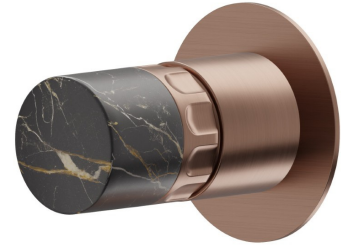

72973E.59.067

Single lever concealed mixer with 2 ways out mechanical diverter, 1/2" connections. External part - finish PVD Brushed Copper Bronze

PVD Brushed Copper Bronze

FEATURES

Material	Brass/Marble
Installation	Wall concealed part
Control type	Single lever
Diverter type	Mechanic diverter
Outlets	2 Ways Out
Water mixing	Thermostatic
Required for installation	<u>31087.00.000</u>

TECHNICAL DRAWING

72973E.59.067

Single lever concealed mixer with 2 ways out mechanical diverter, 1/2" connections. External part
- finish PVD Brushed Copper Bronze

AVAILABLE FINISHES

59.067

PVD Brushed Copper Bronze

01.014

finish Matt White

01.093

finish Matt Black

21.018

finish Chrome

59.064

finish PVD Brushed Gun Metal

59.066

finish PVD Brushed steel

59.098

finish PVD Brushed Pale Gold

61.020

finish PVD Glossy Gold