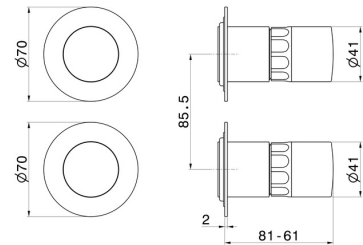

72973E.59.098

Single lever concealed mixer with 2 ways out mechanical diverter, 1/2" connections. External part - finish PVD Brushed Pale Gold

FEATURES

Material	Brass/Marble
Installation	Wall concealed part
Control type	Single lever
Diverter type	Mechanic diverter
Outlets	2 Ways Out
Water mixing	Thermostatic
Required for installation	<u>31087.00.000</u>

TECHNICAL DRAWING

72973E.59.098

Single lever concealed mixer with 2 ways out mechanical diverter, 1/2" connections. External part
- finish PVD Brushed Pale Gold

AVAILABLE FINISHES

59.098

PVD Brushed Pale Gold