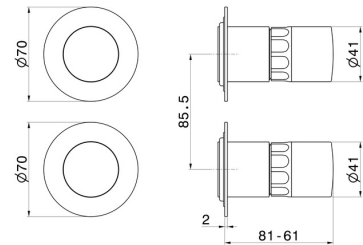

**72973E.61.020**

Single lever concealed mixer with 2 ways out mechanical diverter, 1/2" connections. External part - finish PVD Glossy Gold

**FEATURES**

Material	<b>Brass/Marble</b>
Installation	<b>Wall concealed part</b>
Control type	<b>Single lever</b>
Diverter type	<b>Mechanic diverter</b>
Outlets	<b>2 Ways Out</b>
Water mixing	<b>Thermostatic</b>
Required for installation	<b><u>31087.00.000</u></b>

**TECHNICAL DRAWING**

**72973E.61.020**

Single lever concealed mixer with 2 ways out mechanical diverter, 1/2" connections. External part  
- finish PVD Glossy Gold

**AVAILABLE FINISHES**

---

**61.020**

PVD Glossy Gold