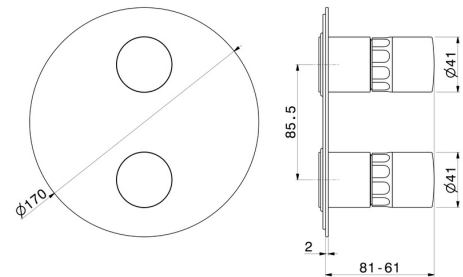

72974E.01.014

Single lever concealed mixer with 2 ways out mechanical diverter, 1/2" connections. External part - finish Matt White

FEATURES

Material	Brass/Marble
Installation	Wall concealed part
Control type	Single lever
Diverter type	Mechanic diverter
Outlets	2 Ways Out
Water mixing	Thermostatic
Required for installation	<u>31087.00.000</u>

TECHNICAL DRAWING

72974E.01.014

Single lever concealed mixer with 2 ways out mechanical diverter, 1/2" connections.External part
- finish Matt White

AVAILABLE FINISHES

01.014

Matt White

01.093

finish Matt Black