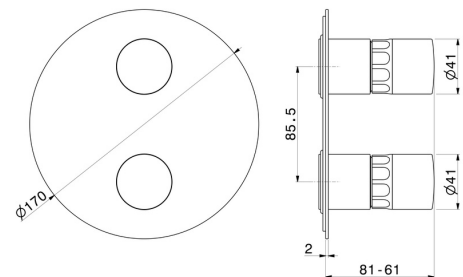

**72974E.01.093**

Single lever concealed mixer with 2 ways out mechanical diverter, 1/2" connections. External part - finish Matt Black

**FEATURES**

Material	<b>Brass/Marble</b>
Installation	<b>Wall concealed part</b>
Control type	<b>Single lever</b>
Diverter type	<b>Mechanic diverter</b>
Outlets	<b>2 Ways Out</b>
Water mixing	<b>Thermostatic</b>
Required for installation	<b><u>31087.00.000</u></b>

**TECHNICAL DRAWING**

**72974E.01.093**

Single lever concealed mixer with 2 ways out mechanical diverter, 1/2" connections. External part  
- finish Matt Black

**AVAILABLE FINISHES**

---

**01.093**

Matt Black