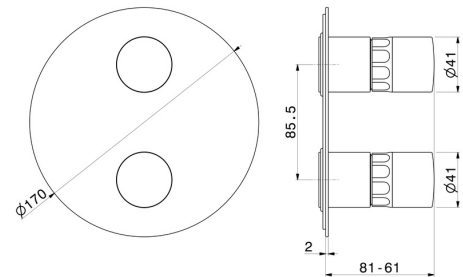

**72974E.21.018**

Single lever concealed mixer with 2 ways out mechanical diverter, 1/2" connections. External part - finish Chrome

**FEATURES**

Material	<b>Brass/Marble</b>
Installation	<b>Wall concealed part</b>
Control type	<b>Single lever</b>
Diverter type	<b>Mechanic diverter</b>
Outlets	<b>2 Ways Out</b>
Water mixing	<b>Thermostatic</b>
Required for installation	<b><u>31087.00.000</u></b>

**TECHNICAL DRAWING**

**72974E.21.018**

Single lever concealed mixer with 2 ways out mechanical diverter, 1/2" connections. External part  
- finish Chrome

**AVAILABLE FINISHES**

---

**21.018**

Chrome

**01.014**