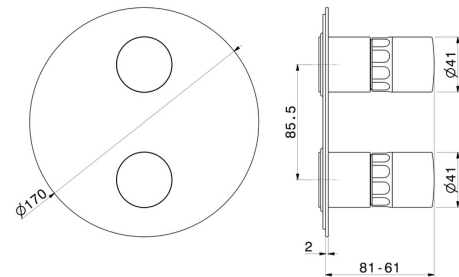

**72974E.59.064**

Single lever concealed mixer with 2 ways out mechanical diverter, 1/2" connections. External part - finish PVD Brushed Gun Metal

**FEATURES**

Material	<b>Brass/Marble</b>
Installation	<b>Wall concealed part</b>
Control type	<b>Single lever</b>
Diverter type	<b>Mechanic diverter</b>
Outlets	<b>2 Ways Out</b>
Water mixing	<b>Thermostatic</b>
Required for installation	<b><u>31087.00.000</u></b>

**TECHNICAL DRAWING**

**72974E.59.064**

Single lever concealed mixer with 2 ways out mechanical diverter, 1/2" connections. External part  
- finish PVD Brushed Gun Metal

**AVAILABLE FINISHES**

---

**59.064**