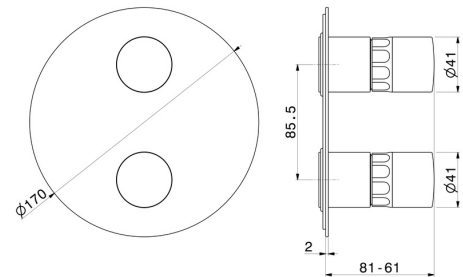

72974E.59.066

Single lever concealed mixer with 2 ways out mechanical diverter, 1/2" connections. External part - finish PVD Brushed steel

FEATURES

Material	Brass/Marble
Installation	Wall concealed part
Control type	Single lever
Diverter type	Mechanic diverter
Outlets	2 Ways Out
Water mixing	Thermostatic
Required for installation	<u>31087.00.000</u>

TECHNICAL DRAWING

72974E.59.066

Single lever concealed mixer with 2 ways out mechanical diverter, 1/2" connections. External part
- finish PVD Brushed steel

AVAILABLE FINISHES

59.066

PVD Brushed steel

01.014