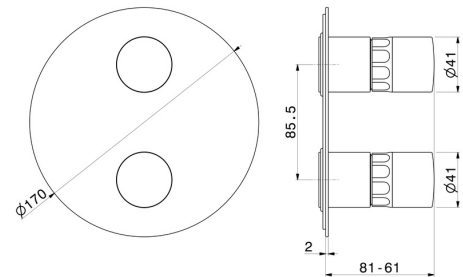

**72974E.59.067**

Single lever concealed mixer with 2 ways out mechanical diverter, 1/2" connections. External part - finish PVD Brushed Copper Bronze

**FEATURES**

Material	<b>Brass/Marble</b>
Installation	<b>Wall concealed part</b>
Control type	<b>Single lever</b>
Diverter type	<b>Mechanic diverter</b>
Outlets	<b>2 Ways Out</b>
Water mixing	<b>Thermostatic</b>
Required for installation	<b><u>31087.00.000</u></b>

**TECHNICAL DRAWING**

**72974E.59.067**

Single lever concealed mixer with 2 ways out mechanical diverter, 1/2" connections. External part  
- finish PVD Brushed Copper Bronze

**AVAILABLE FINISHES**

---

**59.067**