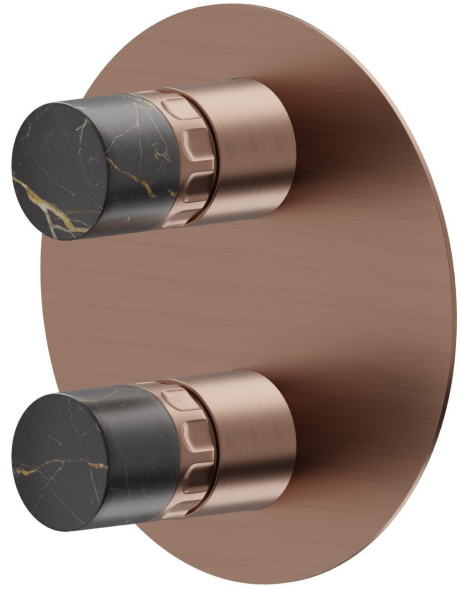

**72974E.59.067**

Single lever concealed mixer with 2 ways out mechanical diverter, 1/2" connections. External part - finish PVD Brushed Copper Bronze

**FEATURES**

Material	<b>Brass/Marble</b>
Installation	<b>Wall concealed part</b>
Control type	<b>Single lever</b>
Diverter type	<b>Mechanic diverter</b>
Outlets	<b>2 Ways Out</b>
Water mixing	<b>Thermostatic</b>
Required for installation	<b><u>31087.00.000</u></b>

**TECHNICAL DRAWING**

**72974E.59.067**

Single lever concealed mixer with 2 ways out mechanical diverter, 1/2" connections. External part  
- finish PVD Brushed Copper Bronze

**AVAILABLE FINISHES**

---

**59.067**

PVD Brushed Copper Bronze

**01.014**

finish Matt White

**01.093**

finish Matt Black

**21.018**

finish Chrome

**59.064**

finish PVD Brushed Gun Metal

**59.066**

finish PVD Brushed steel

**59.098**

finish PVD Brushed Pale Gold

**61.020**

finish PVD Glossy Gold