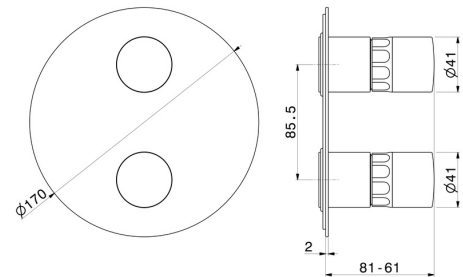

72974E.59.098

Single lever concealed mixer with 2 ways out mechanical diverter, 1/2" connections. External part - finish PVD Brushed Pale Gold

FEATURES

Material	Brass/Marble
Installation	Wall concealed part
Control type	Single lever
Diverter type	Mechanic diverter
Outlets	2 Ways Out
Water mixing	Thermostatic
Required for installation	<u>31087.00.000</u>

TECHNICAL DRAWING

72974E.59.098

Single lever concealed mixer with 2 ways out mechanical diverter, 1/2" connections. External part
- finish PVD Brushed Pale Gold

AVAILABLE FINISHES

59.098

PVD Brushed Pale Gold