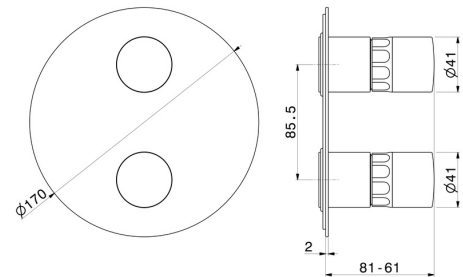

## 72974E.61.020

Single lever concealed mixer with 2 ways out mechanical diverter, 1/2" connections. External part - finish PVD Glossy Gold

### TECHNICAL DRAWING

**72974E.61.020**

Single lever concealed mixer with 2 ways out mechanical diverter, 1/2" connections. External part  
- finish PVD Glossy Gold

**AVAILABLE FINISHES**

---

**61.020**

PVD Glossy Gold