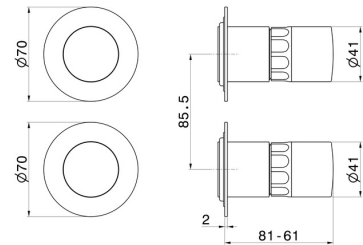

73073E.01.014

Single lever concealed mixer with 2 ways out mechanical diverter, 1/2" connections External part - finish Matt White

FEATURES

Material	Brass/Marble
Installation	Wall concealed part
Control type	Single lever
Diverter type	Mechanic diverter
Outlets	2 Ways Out
Water mixing	Mechanical
Required for installation	<u>31087.00.000</u>

TECHNICAL DRAWING

73073E.01.014

Single lever concealed mixer with 2 ways out mechanical diverter, 1/2" connections External part
- finish Matt White

AVAILABLE FINISHES

01.014

Matt White

01.093

finish Matt Black