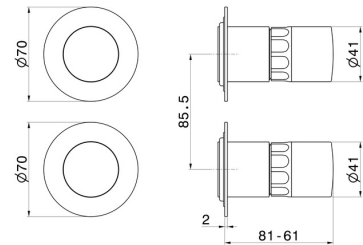

73073E.01.093

Single lever concealed mixer with 2 ways out mechanical diverter, 1/2" connections External part - finish Matt Black

FEATURES

Material	Brass/Marble
Installation	Wall concealed part
Control type	Single lever
Diverter type	Mechanic diverter
Outlets	2 Ways Out
Water mixing	Mechanical
Required for installation	<u>31087.00.000</u>

TECHNICAL DRAWING

73073E.01.093

Single lever concealed mixer with 2 ways out mechanical diverter, 1/2" connections External part
- finish Matt Black

AVAILABLE FINISHES

01.093

Matt Black

01.014

finish Matt White