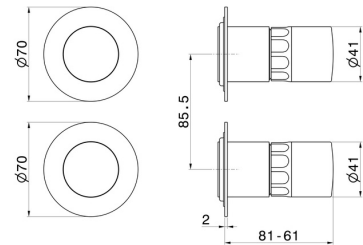

73073E.21.018

Single lever concealed mixer with 2 ways out mechanical diverter, 1/2" connections External part - finish Chrome

FEATURES

| | |
|---------------------------|----------------------------|
| Material | Brass/Marble |
| Installation | Wall concealed part |
| Control type | Single lever |
| Diverter type | Mechanic diverter |
| Outlets | 2 Ways Out |
| Water mixing | Mechanical |
| Required for installation | <u>31087.00.000</u> |

TECHNICAL DRAWING

73073E.21.018

Single lever concealed mixer with 2 ways out mechanical diverter, 1/2" connections External part
- finish Chrome

AVAILABLE FINISHES

21.018

Chrome

01.014

finish Matt White