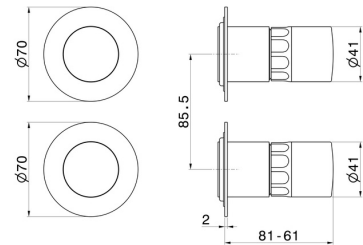

73073E.59.064

Single lever concealed mixer with 2 ways out mechanical diverter, 1/2" connections External part - finish PVD Brushed Gun Metal

FEATURES

Material	Brass/Marble
Installation	Wall concealed part
Control type	Single lever
Diverter type	Mechanic diverter
Outlets	2 Ways Out
Water mixing	Mechanical
Required for installation	<u>31087.00.000</u>

TECHNICAL DRAWING

73073E.59.064

Single lever concealed mixer with 2 ways out mechanical diverter, 1/2" connections External part
- finish PVD Brushed Gun Metal

AVAILABLE FINISHES

59.064

PVD Brushed Gun Metal