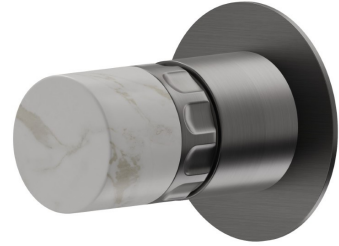

73073E.59.064

Single lever concealed mixer with 2 ways out mechanical diverter, 1/2" connections External part - finish PVD Brushed Gun Metal

FEATURES

Material	Brass/Marble
Installation	Wall concealed part
Control type	Single lever
Diverter type	Mechanic diverter
Outlets	2 Ways Out
Water mixing	Mechanical
Required for installation	<u>31087.00.000</u>

TECHNICAL DRAWING

73073E.59.064

Single lever concealed mixer with 2 ways out mechanical diverter, 1/2" connections External part
- finish PVD Brushed Gun Metal

AVAILABLE FINISHES

59.064

PVD Brushed Gun Metal

01.014

finish Matt White

01.093

finish Matt Black

21.018

finish Chrome

59.066

finish PVD Brushed steel

59.067

finish PVD Brushed Copper Bronze

59.098

finish PVD Brushed Pale Gold

61.020

finish PVD Glossy Gold