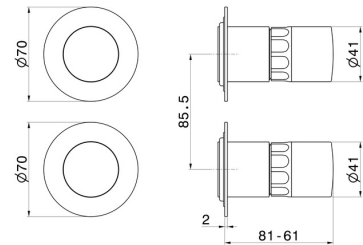

**73073E.59.066**

Single lever concealed mixer with 2 ways out mechanical diverter, 1/2" connections External part - finish PVD Brushed steel

**FEATURES**

Material	<b>Brass/Marble</b>
Installation	<b>Wall concealed part</b>
Control type	<b>Single lever</b>
Diverter type	<b>Mechanic diverter</b>
Outlets	<b>2 Ways Out</b>
Water mixing	<b>Mechanical</b>
Required for installation	<b><u>31087.00.000</u></b>

**TECHNICAL DRAWING**

**73073E.59.066**

Single lever concealed mixer with 2 ways out mechanical diverter, 1/2" connections External part  
- finish PVD Brushed steel

**AVAILABLE FINISHES**

---

**59.066**

PVD Brushed steel