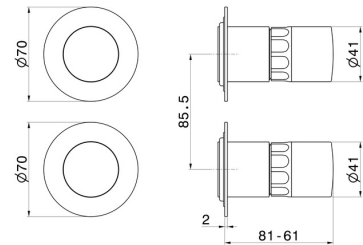

**73073E.59.067**

Single lever concealed mixer with 2 ways out mechanical diverter, 1/2" connections External part - finish PVD Brushed Copper Bronze

**FEATURES**

Material	<b>Brass/Marble</b>
Installation	<b>Wall concealed part</b>
Control type	<b>Single lever</b>
Diverter type	<b>Mechanic diverter</b>
Outlets	<b>2 Ways Out</b>
Water mixing	<b>Mechanical</b>
Required for installation	<b><u>31087.00.000</u></b>

**TECHNICAL DRAWING**

**73073E.59.067**

Single lever concealed mixer with 2 ways out mechanical diverter, 1/2" connections External part  
- finish PVD Brushed Copper Bronze

**AVAILABLE FINISHES**

---

**59.067**